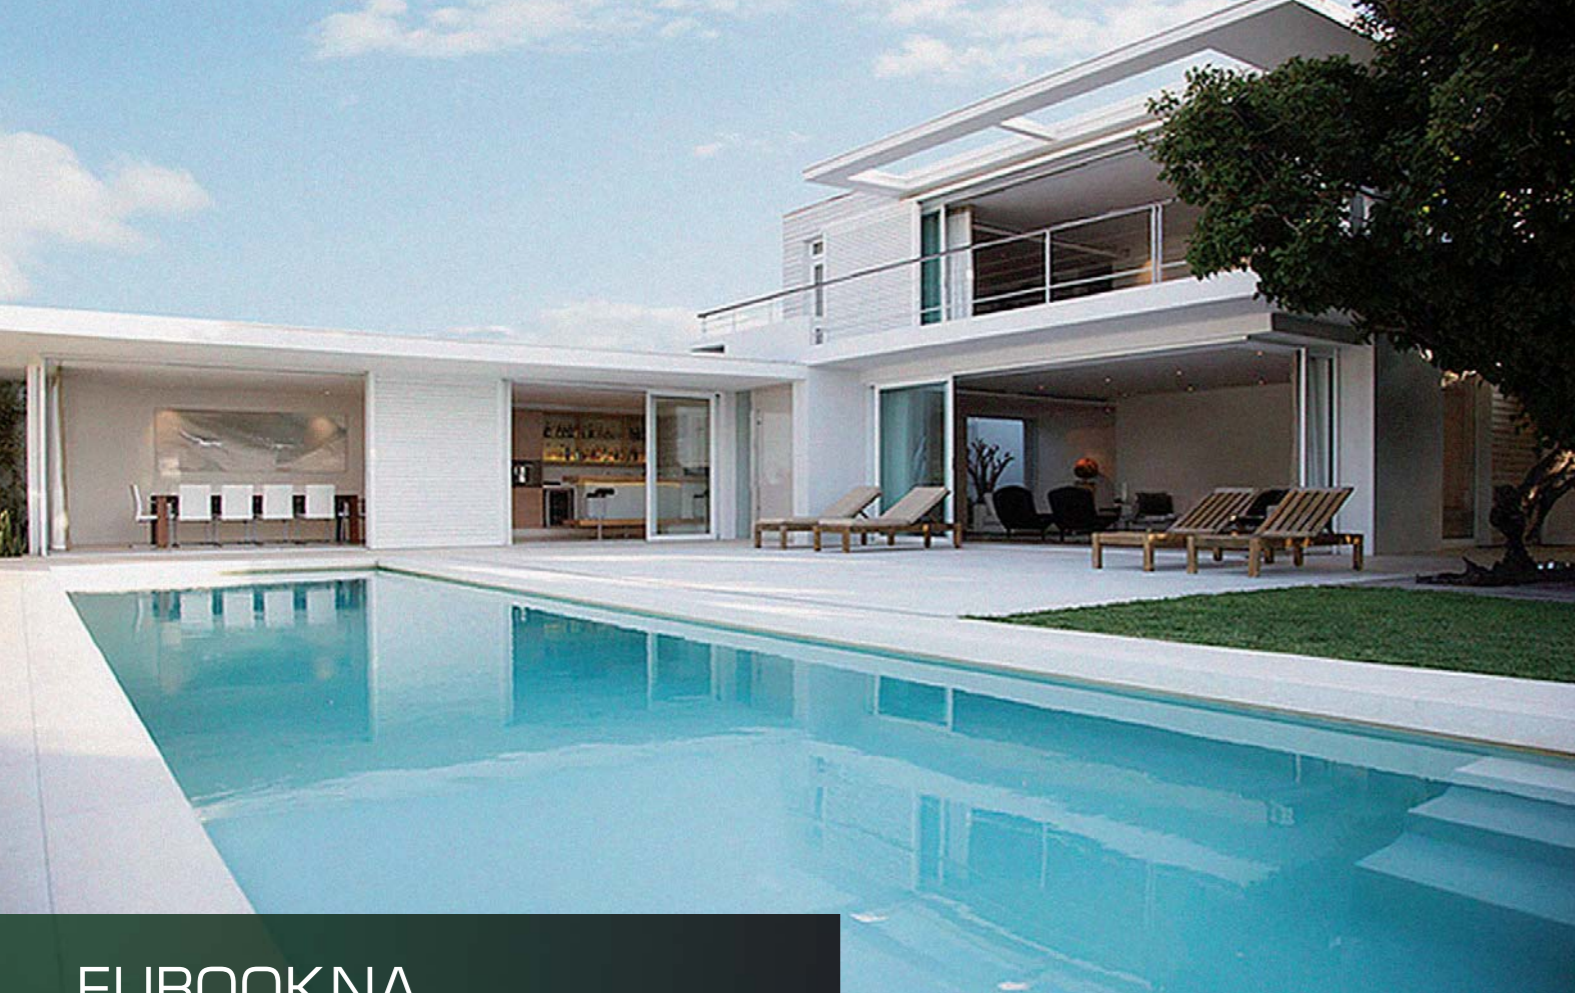

EUROOKNA

Na základě nových poznatků spolu s novými zkušenostmi v oboru a stále náročnějších požadavků technických norem se v současné době specializujeme výhradně na výrobu eurooken typu IV78 Gold Thermo a IV92 Gold Thermo plus. Jedná se o nejmodernější eurookna, která se vyznačují vysokou kvalitou, tepelnou i zvukovou izolací, dlouhou životností, bezpečností a příjemným designem.

Okna GOLD 78 THERMO a GOLD 92 THERMO PLUS splňují veškeré nároky současných technických norem a jsou pravidelně certifikována.